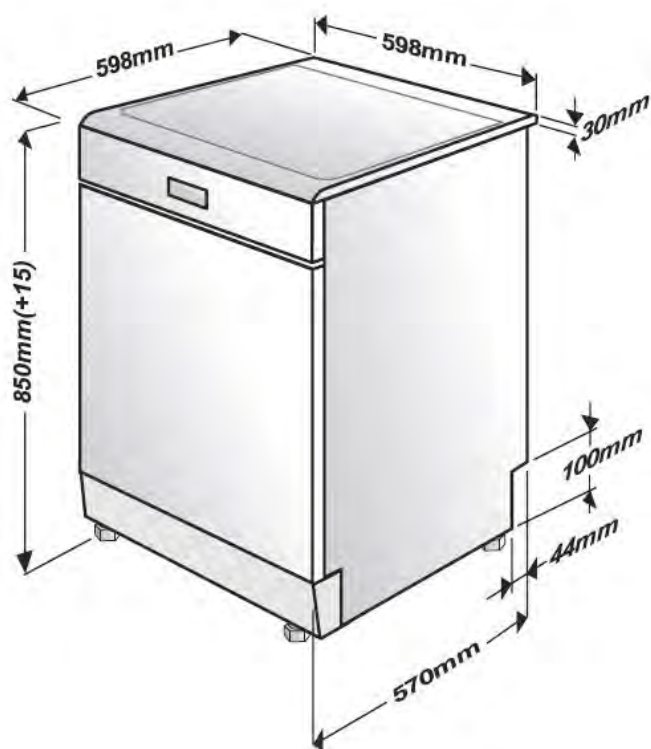

BDF1400X

60 cm Freestanding Stainless Steel Commercial Only Dishwasher

Freestanding Installation Dimensions

Official partner of the *everyday*