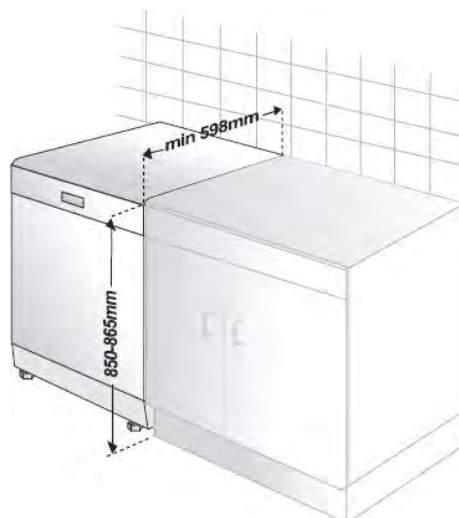

BDF1400X

60 cm Freestanding Stainless Steel Commercial Only Dishwasher

Freestanding Installation Dimensions

Official partner of the *everyday*