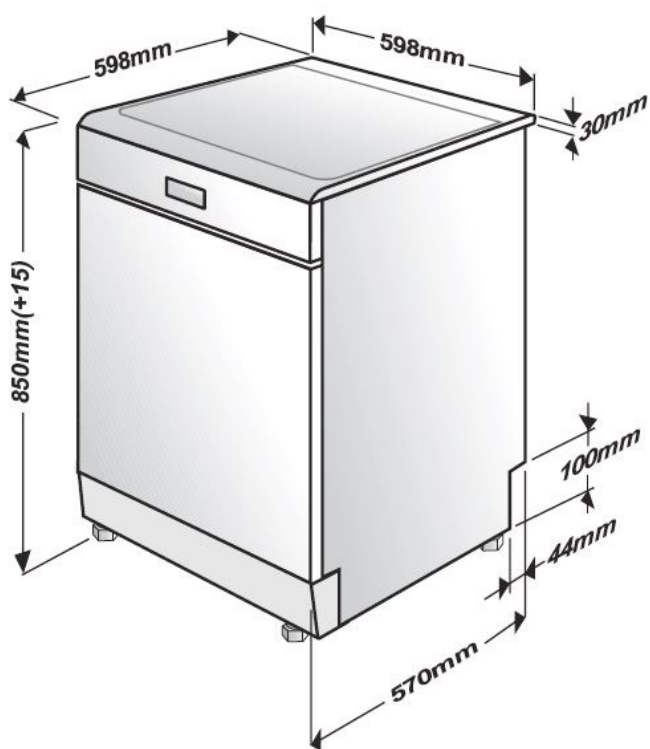

Auxiliary Functions: Half Load, Super Rinse

Flexibility:

Height Adjustable Upper Rack: 3 Height Loaded Adjustable

Height Adjustable Mug Shelf: Yes x 2

Folding Tines: 3 (Upper), 4 (Lower) Basket

Largest dish in upper basket: 25 cm

Largest dish in lower basket: 28 cm

Cutlery Basket: Sliding

Accessories: Knife Shelf Upper Basket

Dimensions & Weights

Unpackaged Height: 850 mm

Height (max - feet adjustment): 865 mm

Unpackaged Width: 598 mm

Unpackaged Depth: 600 mm

Depth with Door Opened: 1150 mm

Unpackaged Weight: 43.3 kg

Packaged Height: 889 mm

Packaged Width: 644 mm

Packaged Depth: 661 mm

Packaged Weight: 46.3 kg

beko

Official partner of the *everyday*

BDF1410X

60 cm Stainless Steel Freestanding Dishwasher

Freestanding Installation Dimensions

Official partner of the *everyday*