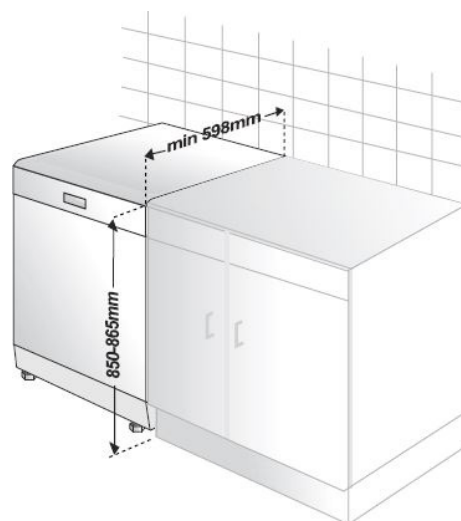

Auxiliary Functions: Half Load, Super Rinse

Flexibility:

Height Adjustable Upper Rack: 3 Height Loaded Adjustable

Height Adjustable Mug Shelf: Yes x 2

Folding Tines: 3 (Upper), 4 (Lower) Basket

Largest dish in upper basket: 25 cm

Largest dish in lower basket: 28 cm

Cutlery Basket: Sliding

Accessories: Knife Shelf Upper Basket

Dimensions & Weights

Unpackaged Height: 850 mm

Height (max - feet adjustment): 865 mm

Unpackaged Width: 598 mm

Unpackaged Depth: 600 mm

Depth with Door Opened: 1150 mm

Unpackaged Weight: 43.3 kg

Packaged Height: 889 mm

Packaged Width: 644 mm

Packaged Depth: 661 mm

Packaged Weight: 46.3 kg

beko

Official partner of the *everyday*

BDF1410X

60 cm Stainless Steel Freestanding Dishwasher

Freestanding Installation Dimensions

Official partner of the *everyday*