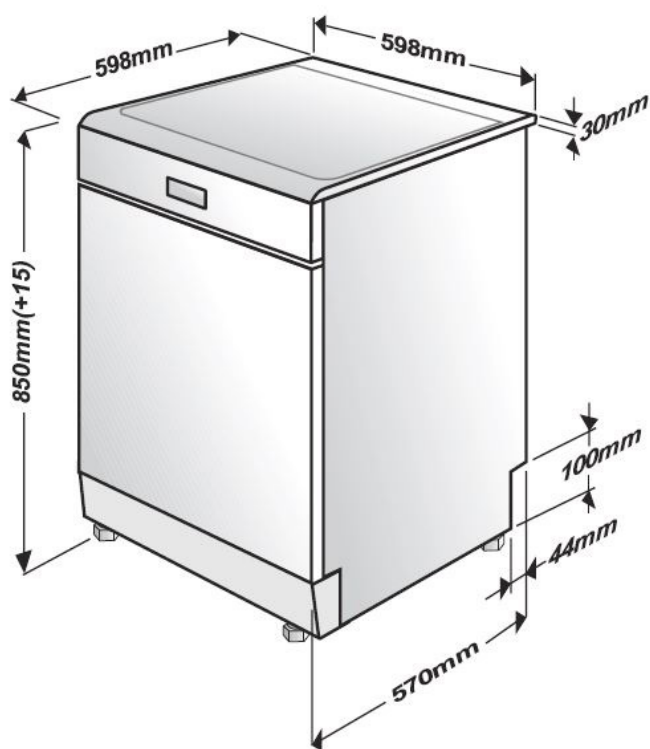

BDF1400X

60 cm Freestanding Stainless Steel Commercial Only Dishwasher