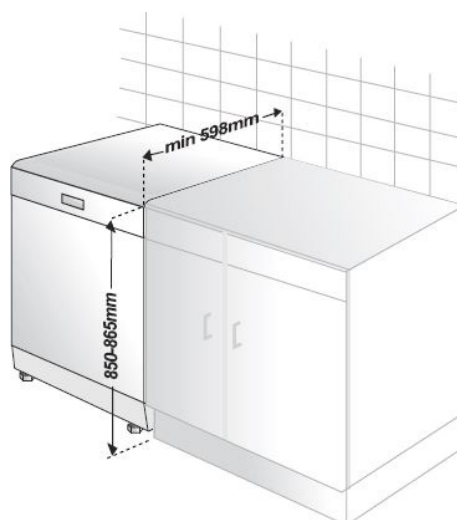

Dimensions & Weights

Unpackaged Height: 850 mm

Unpackaged Width: 598 mm

Unpackaged Depth: 600 mm

Depth with Door Open: 1150 mm

Unpackaged Weight: 43.7 kg

Packaged Height: 889 mm

Packaged Width: 644 mm

Freestanding Installation Dimensions

Official partner of the *everyday*