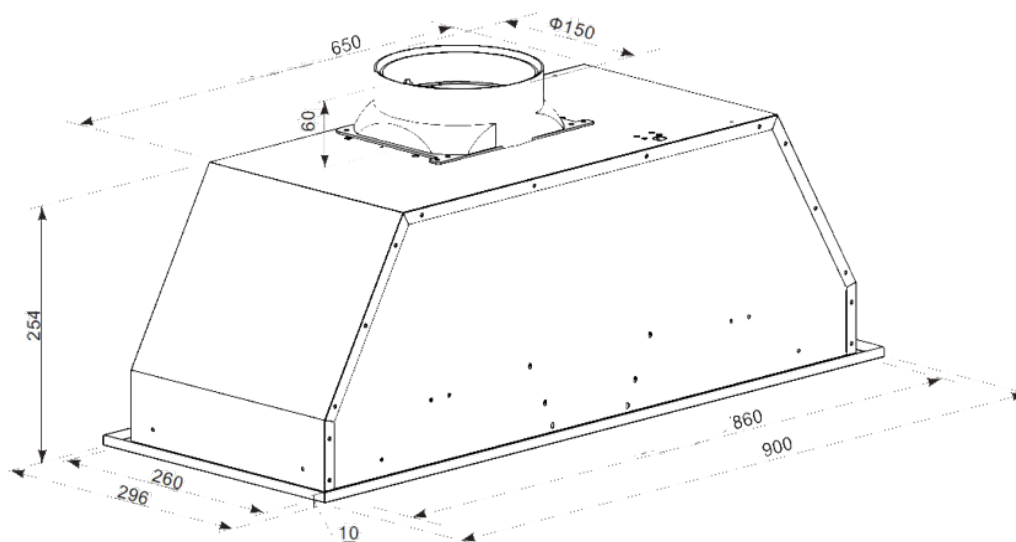

BRH90UX

90 cm Stainless Steel Undermount Rangehood

DIMENSIONS

Official partner of the *everyday*