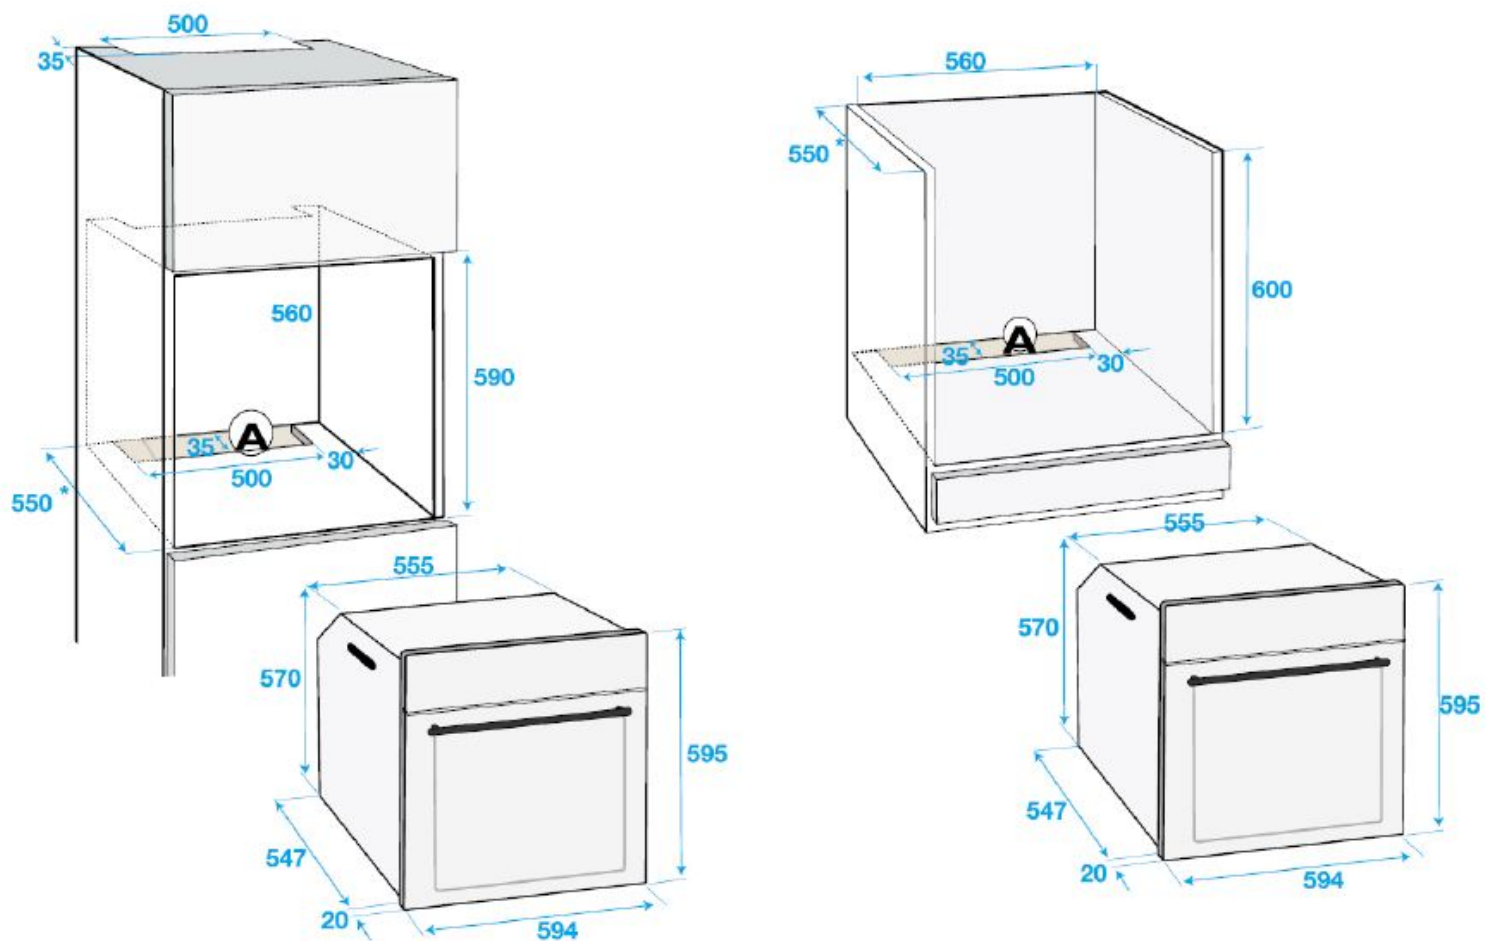

# BB060B1FB

94 L Gross Capacity Built-in Commercial Oven

## DIMENSIONS

**beko**

Official partner of  
the  
*everyday*

## 94 L Gross Capacity Built-in Commercial Oven

Cabinet Dimensions

Under Bench Dimensions

Official partner of  
the  
*everyday*