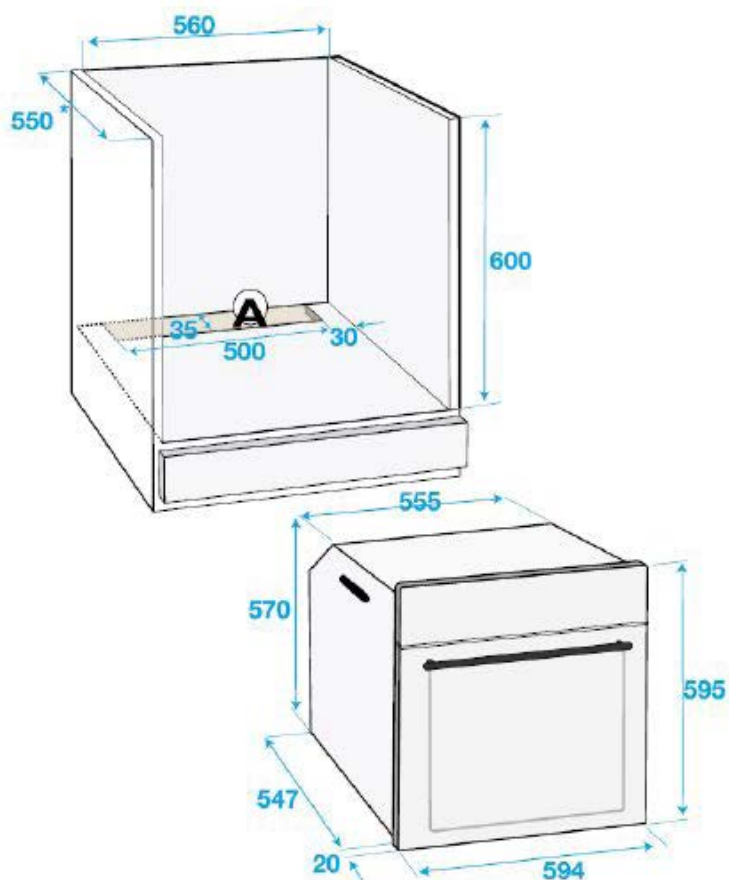

## 94 L Gross Capacity Built-in Commercial Oven

Cabinet Dimensions

Under Bench Dimensions

Official partner of  
the  
*everyday*