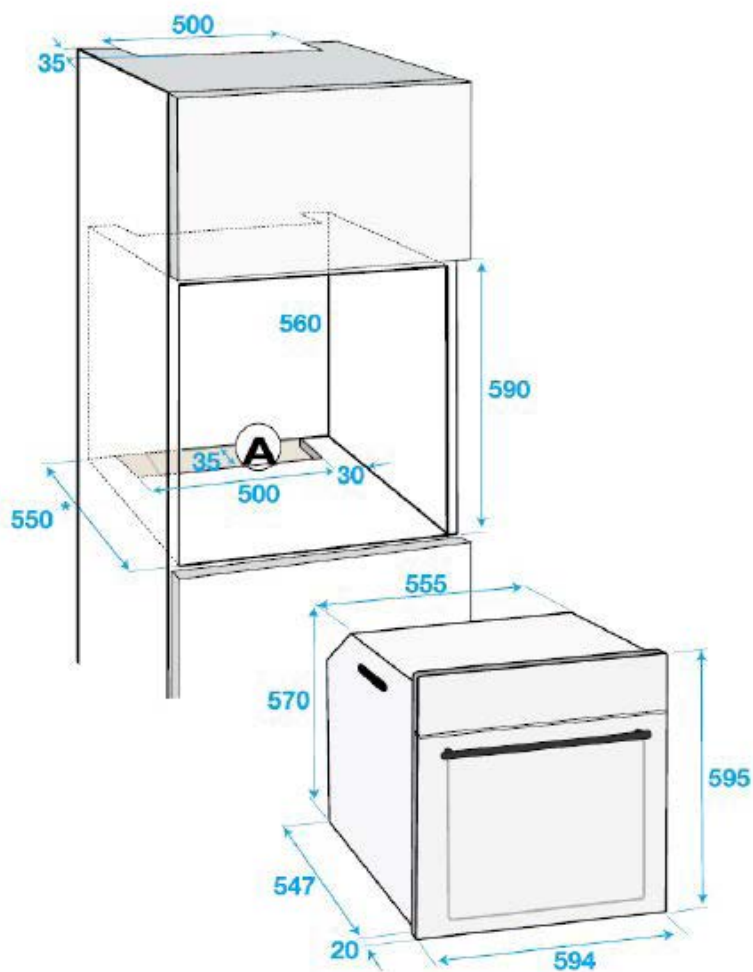

# BB060B1FB

94 L Gross Capacity Built-in Commercial Oven

## DIMENSIONS

**beko**

Official partner of  
the  
*everyday*

## 94 L Gross Capacity Built-in Commercial Oven

Cabinet Dimensions

Under Bench Dimensions

Official partner of  
the  
*everyday*