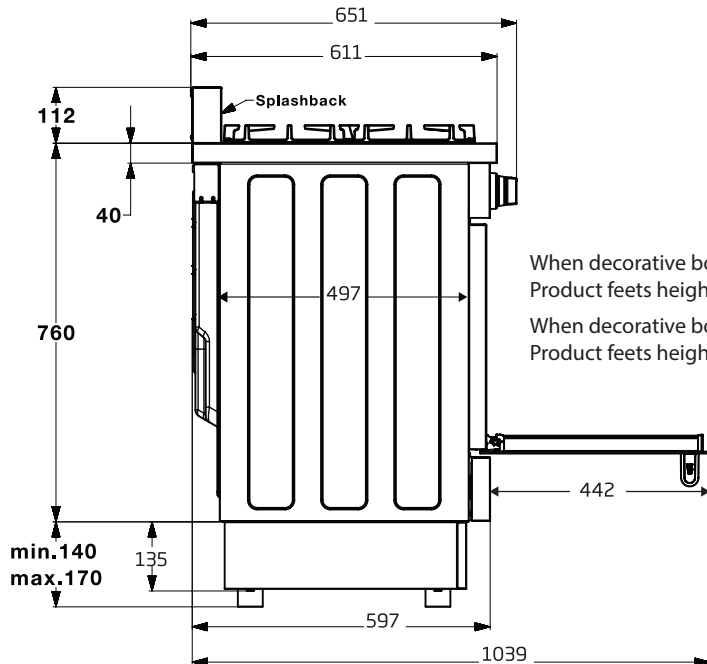

When decorative bottom covers are not used
Product height Min.875 Max.930

When decorative bottom covers are used
Product height Min.900 Max.930

When decorative bottom covers are not used
Product feet height Min.115 Max.170

When decorative bottom covers are used
Product feet height Min.140 Max.170

(values in mm)