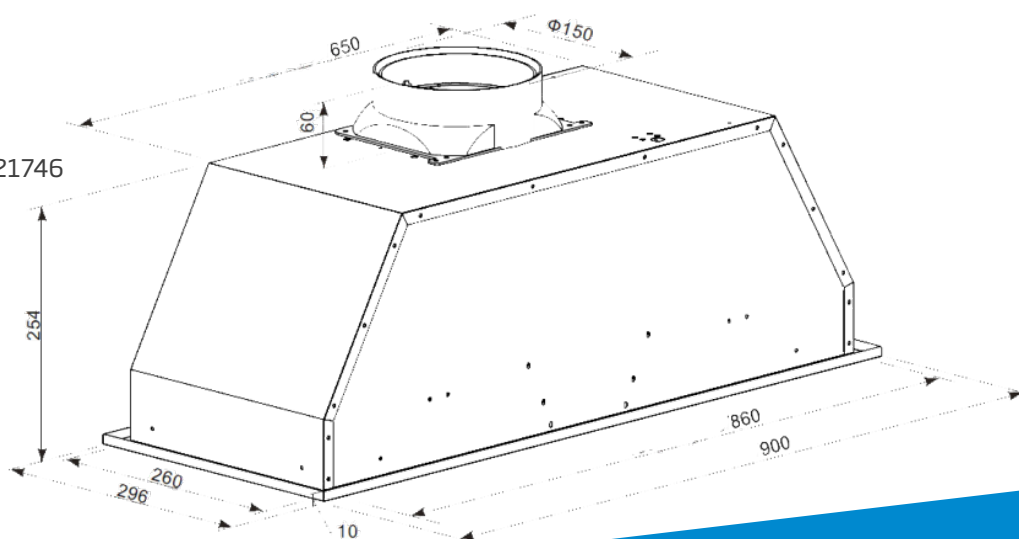

Supply Cord & Plug: Yes

Total Power Consumption: 274 W

Ean Code: 8690842121746

Manufacturers Warranty: 2 Years

Dimensions & Weights

| | |
|--------------------|---------------|
| Unpackaged Height: | 254 mm |
| Unpackaged Width: | 900 mm |
| Unpacked Depth: | 296 mm |
| Unpackaged Weight: | 9.8 kilograms |
| Packaged Height: | 375 mm |
| Packaged Width: | 1005 mm |
| Packaged Depth: | 410 mm |
| Packaged Weight: | 12.4 kg |

Cutout Dimensions(WxD): 865 x 265 mm

beko

Official partner of
the
everyday