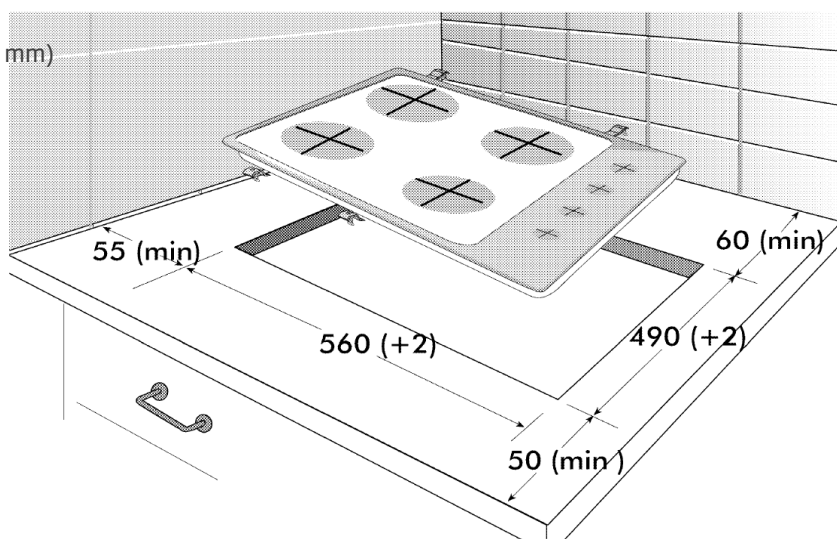

Control Features

On-Off Indicator Light:	Yes
-------------------------	-----

Safety

Residual Heat Indicator:	Yes
--------------------------	-----

Cooking Zones

Rear Left Zone:	1.2 kW (Ø 140 mm)
Rear Right Zone:	1.8 kW (Ø 180 mm)
Front Left Zone:	0.7/1.7 kW (Ø 120/Ø 180 mm)
Front Right Zone:	1.2 kW (Ø 140 mm)

Dimensions & Weights

Unpackaged Height:	71 mm
Unpackaged Width:	580 mm
Unpacked Depth:	510 mm
Unpackaged Weight:	7.3 Kg
Packaged Height:	150 mm
Packaged Width:	670 mm
Packaged Depth:	590 mm
Packaged Weight:	15 Kg

Cutout Dimensions(WxD): 560 x 490 mm

EAN Code: 8690842150456

Beko Product Guarantee: 2 Years + 3 Years by Registration

beko

Official partner of
the
everyday