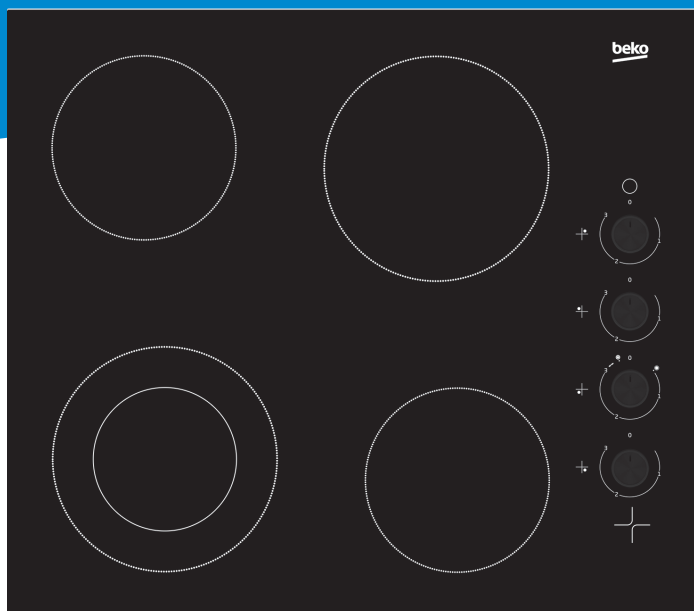

HIC641051

60 cm Vitroceramic 4 Zone Cooktop

Easy to Clean

Main Features

Cooking Zone:	4 x Vitroceramic
Control Type:	Side Control Knobs
Construction Type:	Frameless Glass
Cooking Levels:	6 per zone
Total Electric Power:	5.9 kW
Fuse:	min. 25 A

Control Features

On-Off Indicator Light:	Yes
-------------------------	-----

Safety

Residual Heat Indicator:	Yes
--------------------------	-----

Cooking Zones

Rear Left Zone:	1.2 kW (Ø 140 mm)
Rear Right Zone:	1.8 kW (Ø 180 mm)
Front Left Zone:	0.7/1.7 kW (Ø 120/Ø 180 mm)
Front Right Zone:	1.2 kW (Ø 140 mm)

Dimensions & Weights

Unpackaged Height:	71 mm
Unpackaged Width:	580 mm
Unpacked Depth:	510 mm
Unpackaged Weight:	7.3 Kg
Packaged Height:	150 mm
Packaged Width:	670 mm
Packaged Depth:	590 mm
Packaged Weight:	15 Kg

Cutout Dimensions(WxD): 560 x 490 mm

EAN Code: 8690842150456

Beko Product Guarantee: 2 Years + 3 Years by Registration

beko

Official partner of
the
everyday