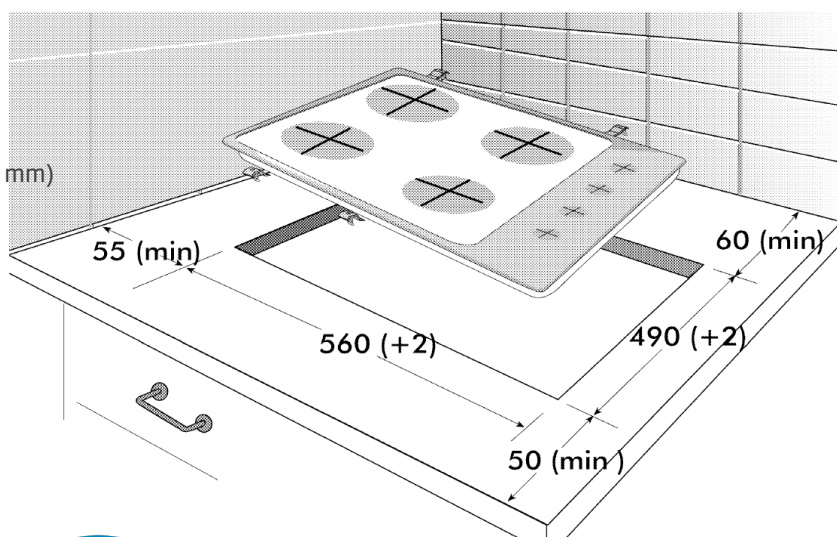

Cooking Zones

| | |
|-------------------|-----------------------------|
| Rear Left Zone: | 1.2 kW (Ø 140 mm) |
| Rear Right Zone: | 1.8 kW (Ø 180 mm) |
| Front Left Zone: | 0.7/2.2 kW (Ø 120/Ø 210 mm) |
| Front Right Zone: | 1.5 kW (Ø 160 mm) |

Dimensions & Weights

| | |
|--------------------|--------|
| Unpackaged Height: | 55 mm |
| Unpackaged Width: | 580 mm |
| Unpacked Depth: | 510 mm |
| Unpackaged Weight: | 7.3 Kg |
| Packaged Height: | 125 mm |
| Packaged Width: | 655 mm |
| Packaged Depth: | 565 mm |
| Packaged Weight: | 8.5 Kg |

Cutout Dimensions(WxD): 560 x 490 mm

EAN Code: 8690842150463

Beko Product Guarantee: 2 Years + 3 Years by Registration

beko

Official partner of
the
everyday