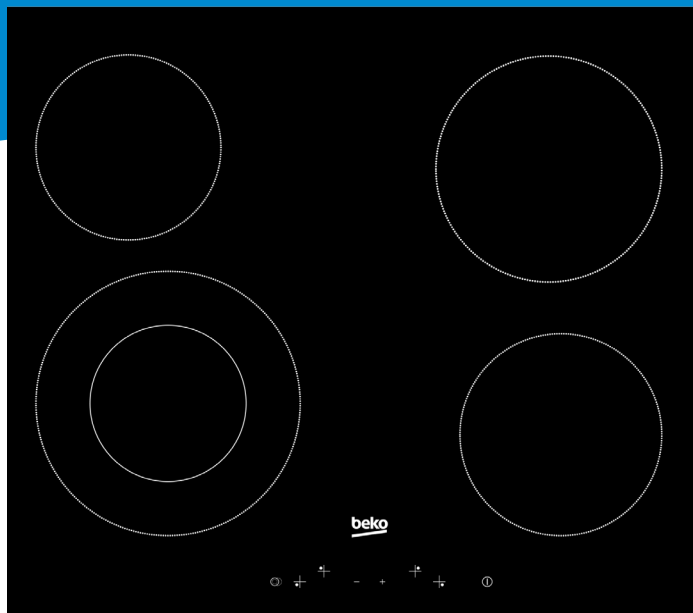

HIC644021

60 cm Vitroceramic 4 Zone Commercial Cooktop

Touch Control

Easy to Clean

Booster Function

Key Lock

Main Features

| | |
|-----------------------|--------------------------|
| Cooking Zone: | 4 x Vitroceramic |
| Control Type: | Front Slim Touch Control |
| Construction Type: | Frameless Glass |
| Cooking Levels: | 9 per zone |
| Total Electric Power: | 6.7 kW |
| Fuse: | min. 16 A x 2 / 25 A |

Cooking Zones

| | |
|-------------------|-----------------------------|
| Rear Left Zone: | 1.2 kW (Ø 140 mm) |
| Rear Right Zone: | 1.8 kW (Ø 180 mm) |
| Front Left Zone: | 0.7/2.2 kW (Ø 120/Ø 210 mm) |
| Front Right Zone: | 1.5 kW (Ø 160 mm) |