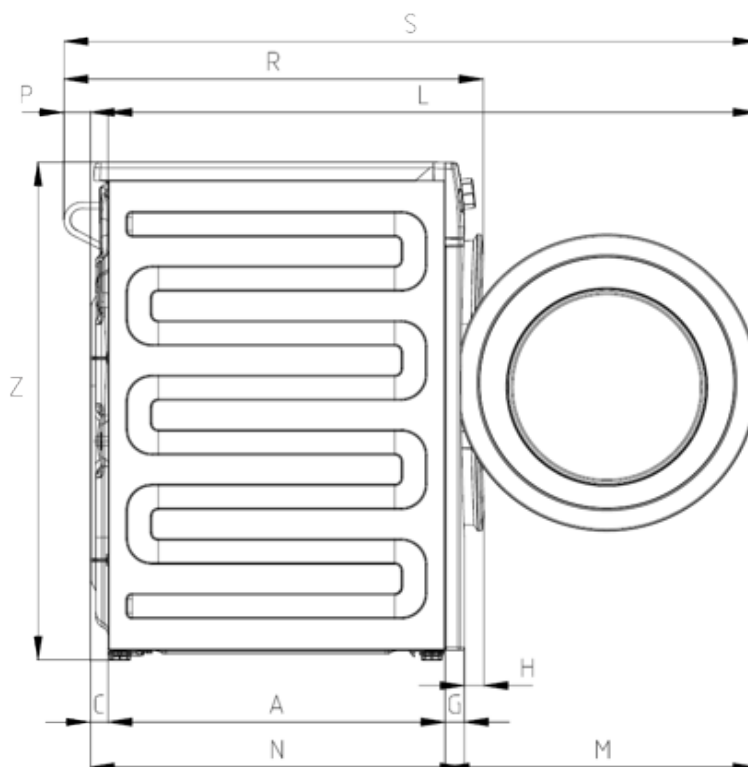

Colour:	White
Side-Wall Design:	S Shaped
Door Finish:	Grey
Door Opening Angle:	170°

Main Features

Max Loading Capacity:	7 kg
Spin Speed:	1200 rpm

Performance

WELS Water Rating:	4.5 Stars
Water Consumption:	60 litres
Energy Rating:	3 Stars
Energy Consumption:	415 kWh
Voltage:	220-240 V
Frequency:	50 Hz

Dimensions & Weights

Unpackaged Height:	840 mm
Unpackaged Width:	600 mm
Unpackaged Depth:	540 mm
Unpackaged Weight:	73 kilograms
Packaged Height:	880 mm
Packaged Width:	650 mm
Packaged Depth:	600 mm
Packaged Weight:	74 kilograms

beko

Official partner of the *everyday*

BFL700W

7 kg Front Loading Washing Machine

D	Z	L	H	A	C	G	P	M	N	R	S	Unit
600	840	994	23	485	30	32	50	479	515	590	1014	mm

beko

Official partner of
the
everyday