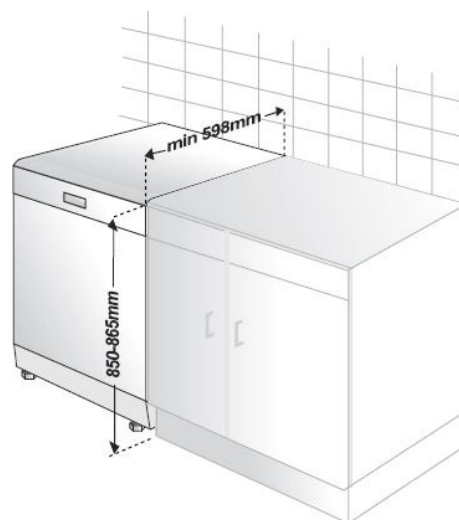

Freestanding Installation Dimensions

Official partner of the *everyday*