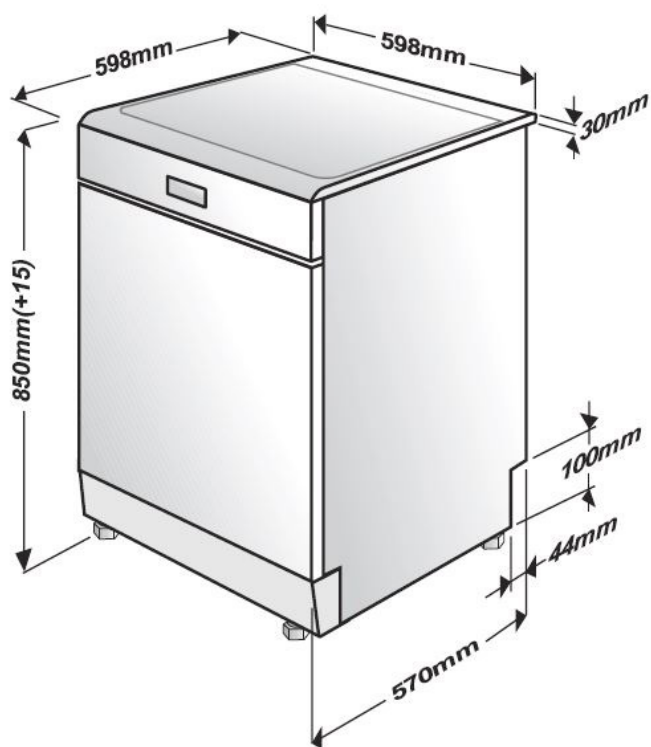

Number of Place Settings: 16

Design

Colour: Stainless Steel

Performance

WELS Water Rating: 5 Stars

Water Consumption: 13 litres

Energy Rating: 4 Stars

Energy Consumption: 263 kWh

Height Adjustable Mug Shelf: Yes x 4

Folding Tines: 3 (Upper), 8 (Lower) Basket

Largest dish in upper basket: 19 cm

Largest dish in lower basket: 28 cm

Cutlery Basket: Sliding

Slide out 3rd Cutlery Tray: Full size, Standard

Accessories: Tray Wash Holder

Dimensions & Weights

Unpackaged Height: 850 mm

Height (max - feet adjustment): 865 mm

Unpackaged Width: 598 mm

Unpackaged Depth: 600 mm

Depth with Door Opened: 1150 mm

Unpackaged Weight: 49.1 kg

Packaged Height: 889 mm

Packaged Width: 644 mm

Packaged Depth: 661 mm

Packaged Weight: 52.1 kg

beko

Official partner of
the
everyday

BDF1620X

60 cm Stainless Steel Freestanding Dishwasher