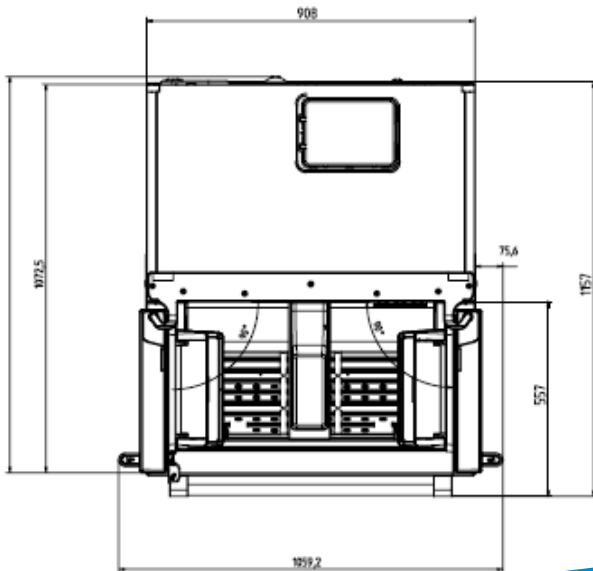

BFD629X

629 L Stainless Steel French Door Fridge

beko

Official partner of
the
everyday