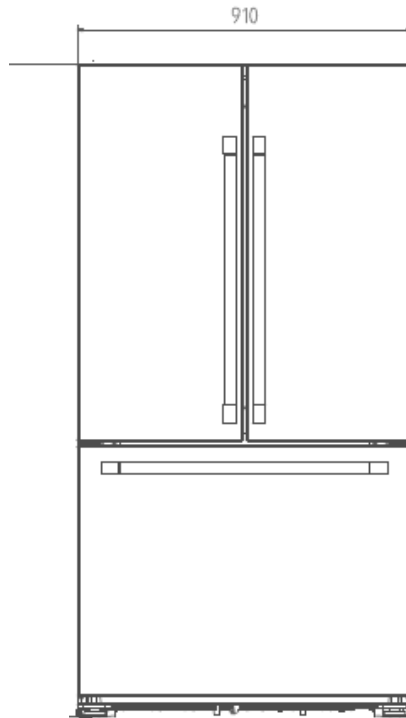

BFD629X

629 L Stainless Steel French Door Fridge

beko

Official partner of
the
everyday