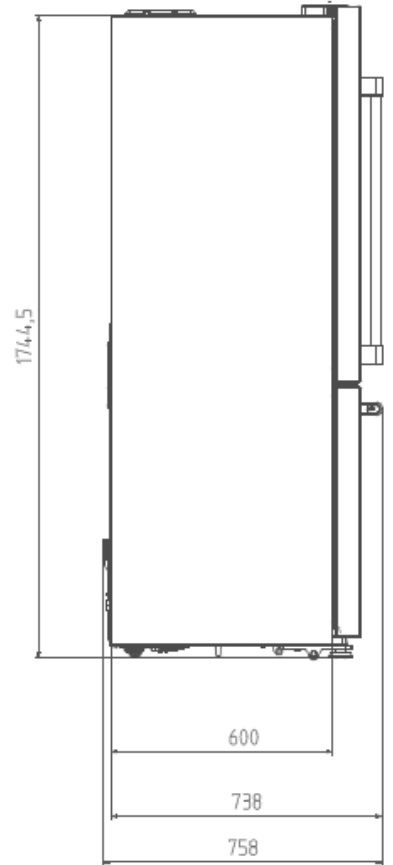

BFD629X

629 L Stainless Steel French Door Fridge

beko

Official partner of
the
everyday